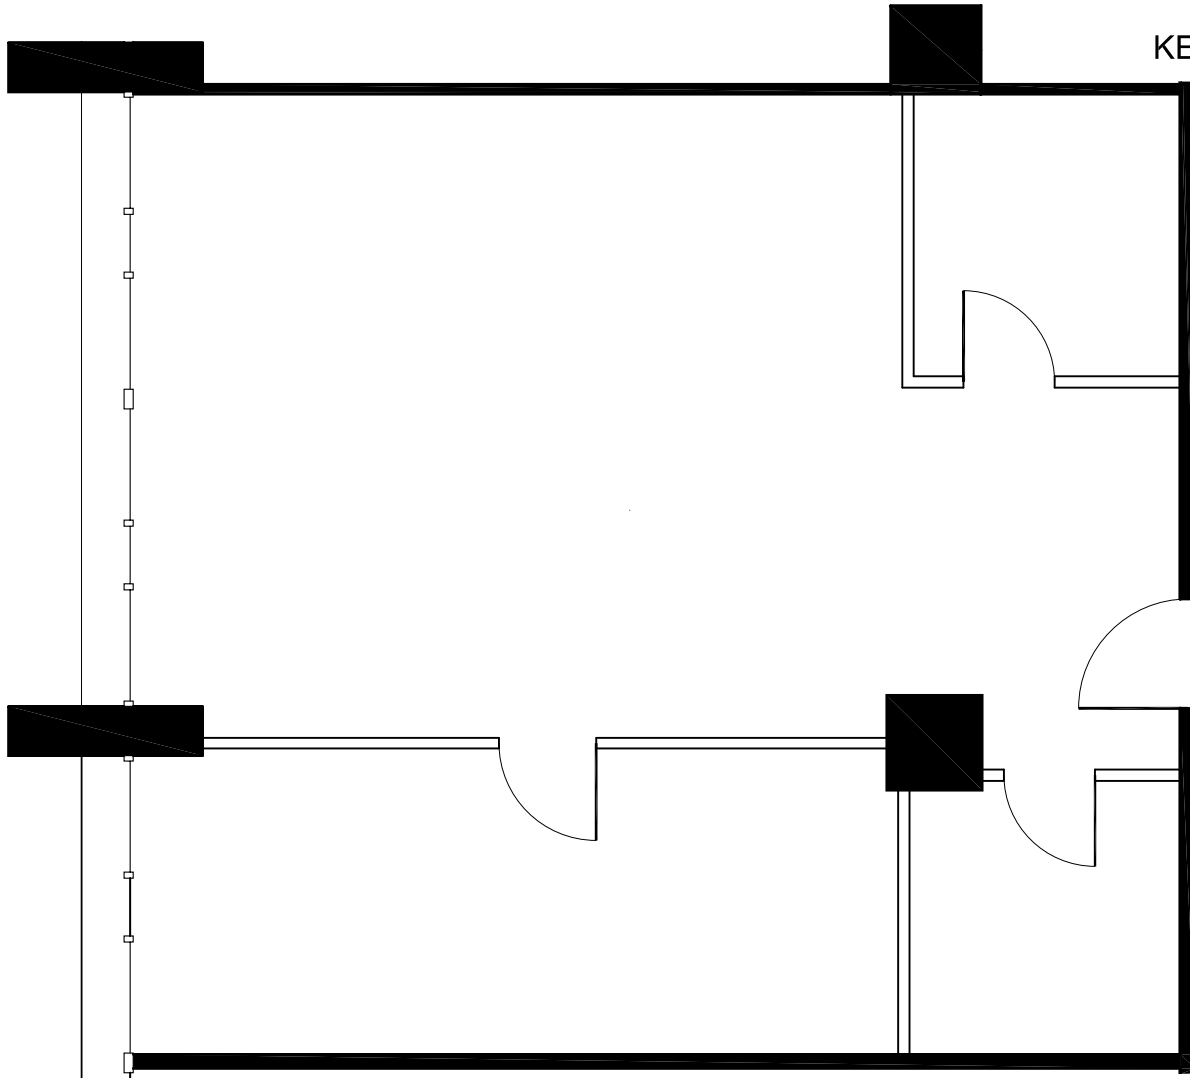

KEY PLAN

SUITE 1508
RENTABLE AREA = 990 SF

ABOVE INFORMATION WAS PROVIDED BY NORTHAM REALTY ADVISORS INC.

2 Carlton Street
Toronto, Ontario
Fifteenth Floor - Vacancies