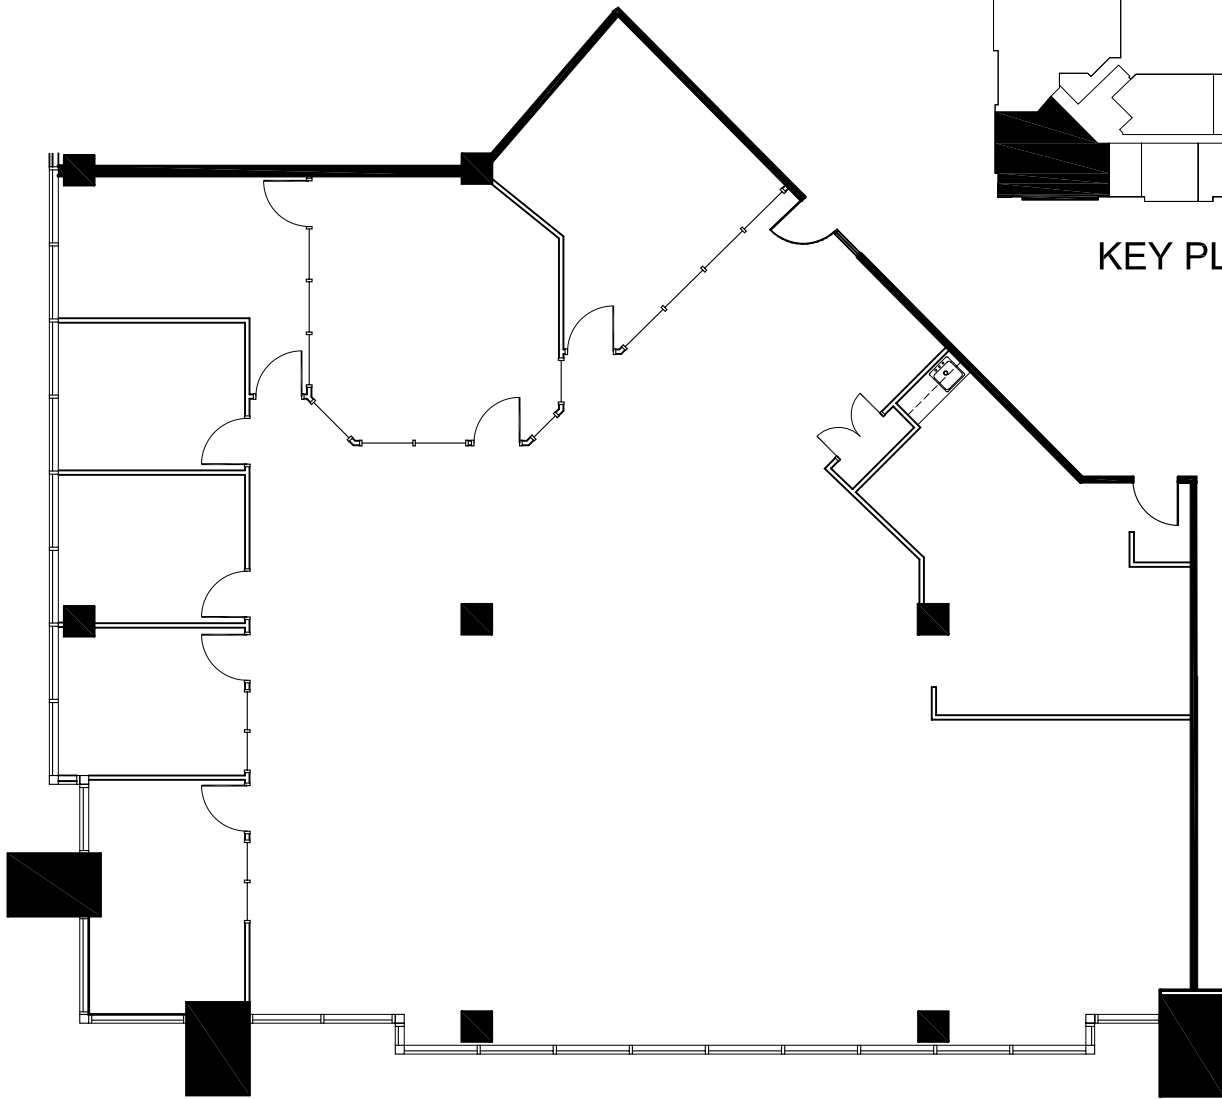

KEY PLAN

SUITE 206
RENTABLE AREA = 4,546 SF

ABOVE INFORMATION ESTABLISHED ACCORDING
TO BOMA / ANSI Z65.1 1996

blackwood
PARTNERS

155 Gordon Baker Rd.
Toronto, Ontario
Suite 206- Vacancies